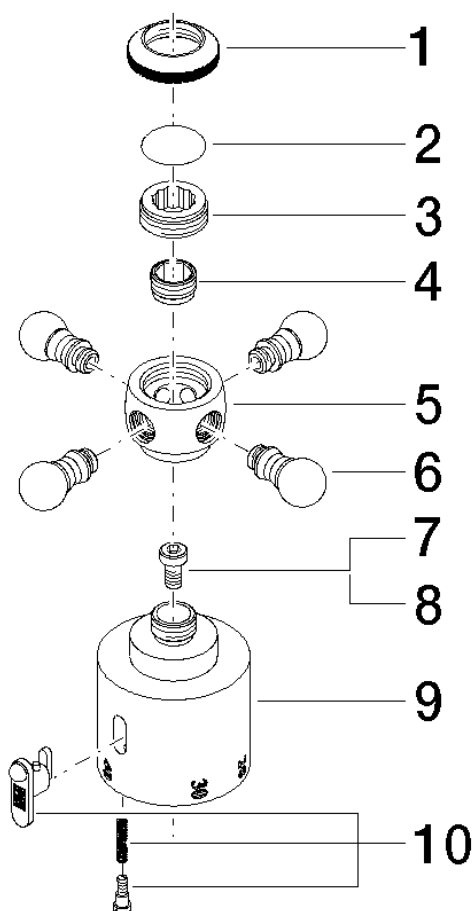

MADISON Temperature control handle - Chrome

MADISON

11 420 360

11 420 360

11 420 360

Parts for other finishes can be found here: Brushed Platinum

Spare parts list

No.	Item Number	Name	Quantity used	Delivery time
1	09 20 36 005-00	handle	1	10
2	09 26 01 016 90	accessories	1	2
3	09 20 83 006 90	handle	1	2
4	09 24 03 119 90	nipple	1	2
6	09 20 36 004-00	handle	4	10
7	90 30 30 027 00 90	screw	1	2
8	09 30 33 004 90	screw	1	2
10	90 21 33 020 00 90	handle	1	2